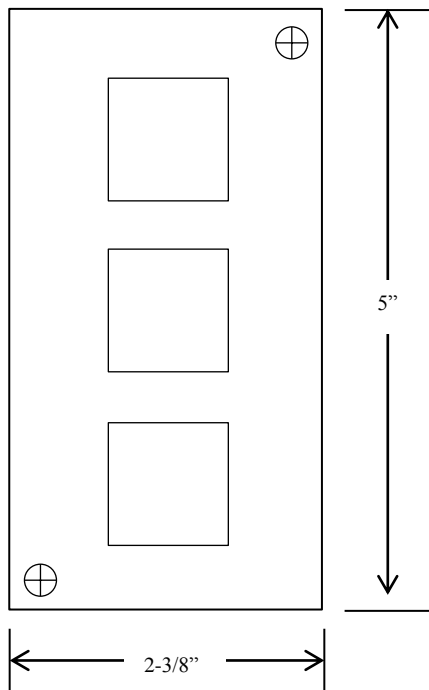

PBS-3 CONTROL STATION

- NEMA 1
- SURFACE MOUNT
- FULLY GUARDED
- THREE BUTTON CONTROL (OPEN-CLOSE-STOP) IN METAL ENCLOSURE
- BUTTON: 5 amp @ 120VAC
- 240VAC MAX GENERAL PURPOSE
- OPEN: NORMALLY OPEN
- CLOSE: NORMALLY OPEN
- STOP: NORMALLY CLOSED
- UL LISTED

DIMENSIONS

WIRING

230 Route 206, Suite 206
Flanders, NJ 07836
(800) 942-6682 * (973) 584-6682 Fax
info@mmtcinc.com