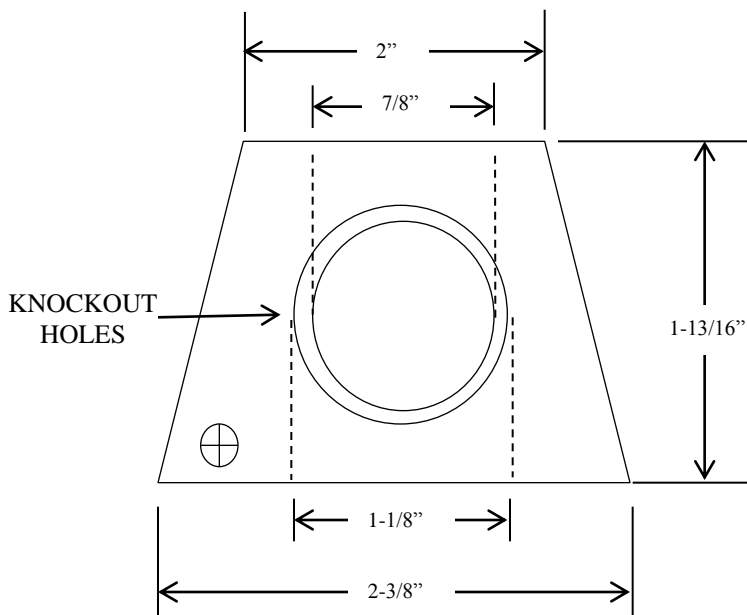

PBS-3 CONTROL STATION

- NEMA 1
- SURFACE MOUNT
- FULLY GUARDED
- THREE BUTTON CONTROL (OPEN-CLOSE-STOP) IN METAL ENCLOSURE
- BUTTON: 5 amp @ 120VAC
- 240VAC MAX GENERAL PURPOSE
- OPEN: NORMALLY OPEN
- CLOSE: NORMALLY OPEN
- STOP: NORMALLY CLOSED
- UL LISTED

DIMENSIONS

WIRING

230 Route 206, Suite 206
Flanders, NJ 07836
(800) 942-6682 * (973) 584-6682 Fax
info@mmtcinc.com