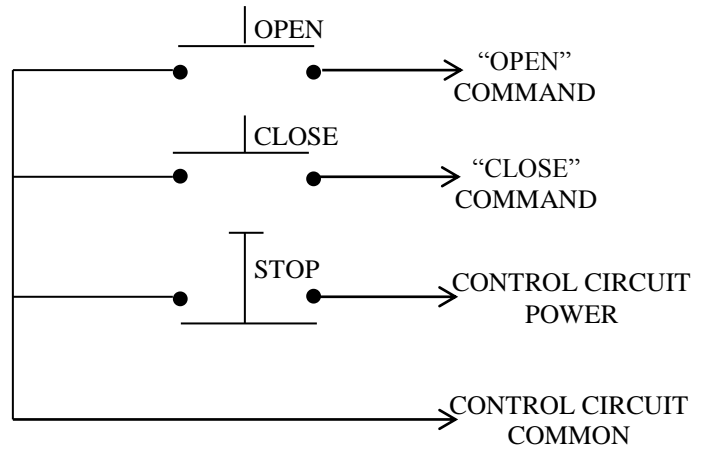

WIRING

230 Route 206, Suite 206
Flanders, NJ 07836
(800) 942-6682 * (973) 584-6682 Fax
info@mmtcinc.com